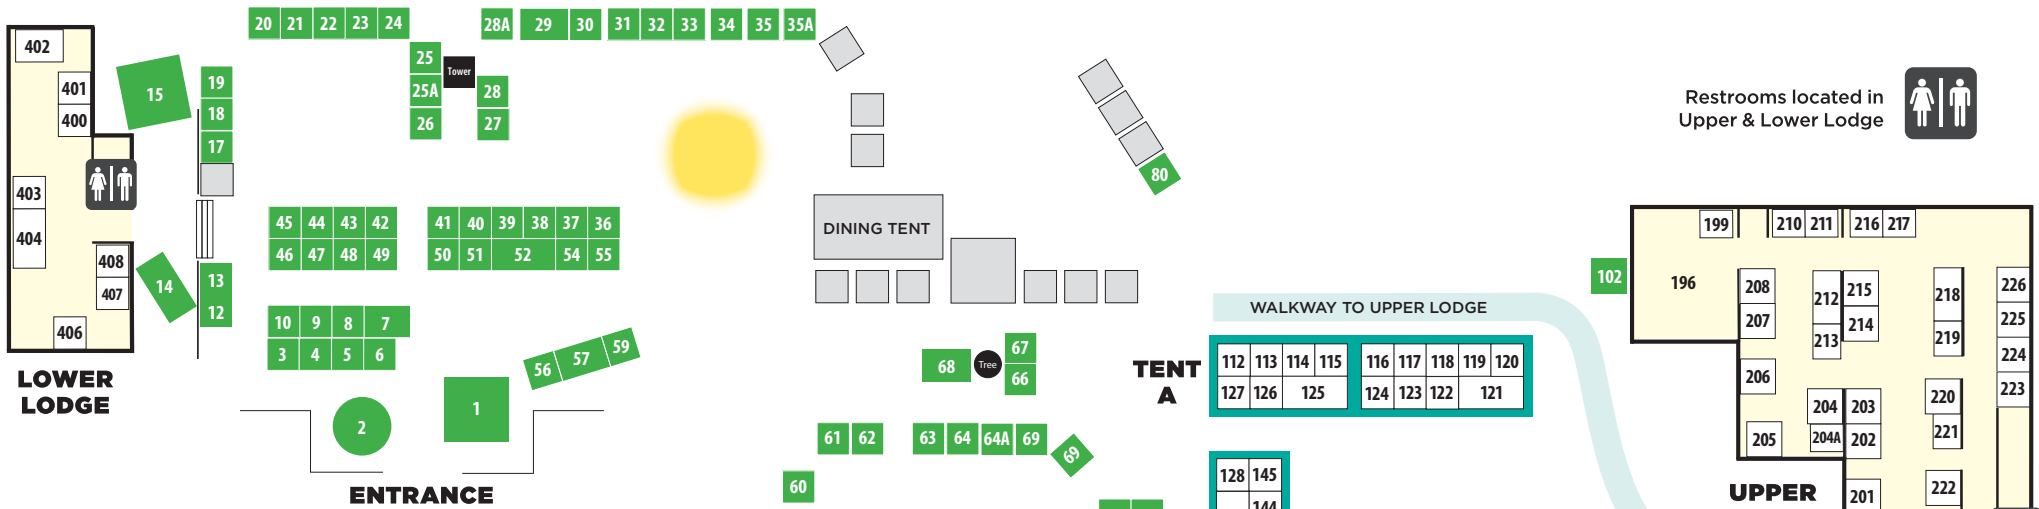

CERAMICS

- **Robert Bachler**
  Millennium Clay Works | 9
- **Kathy Cady**
  Hillside Ceramics | 15
- **Dawn Dishaw**
  Dawn Dishaw Ceramics | 133
- **Stephen Fabrico**
  Stephen Fabrico Designs | 6
- **Brenda McMahon**
  Brenda McMahon Ceramics | 28A
- **Hiroshi Nakayama** | 28
- **Lynne Puhalla**
  Lynne Puhalla Studios | 26
- **Terry Simijis**
  VeraPetra Design | 224
- **Vincent Tamplain**
  Little Leaf Pottery | 93
- **Lars & Connie Turin**
  turin & turin clayworks | 406

CERAMICS & FIBER

- **Andrew Vlock**
  codo-ceramics and textiles | 75

DRAWING

- **Brian Delozier**
  Brian's Dots | 407

FIBER - DECORATIVE

- **Sharon Gunther**
  Behold! Bungee Hammocks | 80
- **Kristin Kelley-Munoz**
  Shaker Hills Studio | 91
- **Wendy Overly**
  Dancing River Arts Studio | 136A

FIBER - WEARABLE

- **Jacqueline Ayres**
  Dyetology | 92
- **Jane Herzenberg**
  Herzenberg Designs | 203
- **Caroline Hobbs**
  Painted Oyster | 71
- **ava hu** *avalove* | 144
- **Denise Karbassi**
  Behind Blue Eyes | 129
- **Sue Lances**
  Handmade Chenille | 23
- **Dede Lifgren/Lisa Drummond**
  Capuchinz | 136
- **Lisa Limer** *Bela Monde* | 408
- **Terry Lo**
  Terry's Boutique | 141
- **Mary Mandarino** | 67
- **Heléna Melone**
  Datura Silks | 40
- **Jane Miller**
  Fresh as Paint | 137A
- **Nancy Normandeau**
  Mountain Tops | 44
- **Dahlia Popovits** *Dahlia* | 10
- **Shekina Rudoy**
  Shekina Designs: Hand Painted Silks | 5
- **Carlotta Shelton**
  O.B. Sales | 32
- **Cathleen Stephen**
  The Chic Bohemian | 210
- **Cindy Walsh**
  Red Rover Clothing | 214

FOUNTAINS

- **Louis Pomeranz** | 2

FURNITURE

- **Bob Brown**
  Treemendous Designs | 125
- **Paul Carlino**
  The Carlino Gallery | 226
- **Anthony Derricotte**
  Wood and Barrel Co | 404
- **David Douyard**
  David Douyard Chairmaker | 205
- **Peter Handler**
  Handler Studio | 218
- **Matt Johnson**
  Wedge Works | 29
- **David Talley** | 200

GLASS

- **Syed Ahmad**
  Art Fusion | 49
- **Susan Lowenthal**
  By Susan Designs | 402
- **Julie Schroepfel** | 21

JEWELRY

- **Robin Asbury**
  Robin Asbury Designs | 134
- **Heather Bivens**
  Weathered Heather | 140
- **Shauna Burke**
  Shauna Blythe Burke | 221
- **Joanne Burtaine**
  Koldare Designs | 123
- **Susan Carey**
  Susan Carey Jewelry | 24

TENT A

112	113	114	115	116	117	118	119	120
127	126	125		124	123	122	121	

TENT B

128	145
129	144
130	143
131	142
132	141
133	140
134	139
135	138A
136	138B
137	137A
136A	137A

- **Jean Duffy** | 45
- **Karen Eisenberg**
  Karen Eisenberg Studio | 131
- **Celeste Friend**
  Celeste Friend Designs | 77
- **Jacqueline Galusha** | 204A
- **Liliana Glenn**
  LilianaBead | 223
- **William Greenwood**
  Greenwood Designs | 204
- **Valerie Hector**
  Valerie Hector Designs | 201
- **Megan Isaacs**
  Megan Isaacs Jewelry | 101
- **Chris & Wendy Jolls** | 34
- **Russell Jones**
  Russell Jones Jewelry | 211
- **Ronetta & Keith Krause**
  Silver Moon Studio | 50
- **Shana Kroiz**
  Shana Kroiz Jewelry | 112
- **Juan Lee**
  Art Silver Studio/Art in the Valley | 69
- **Katherine Lewis**
  Kate Laine Jewelry | 79